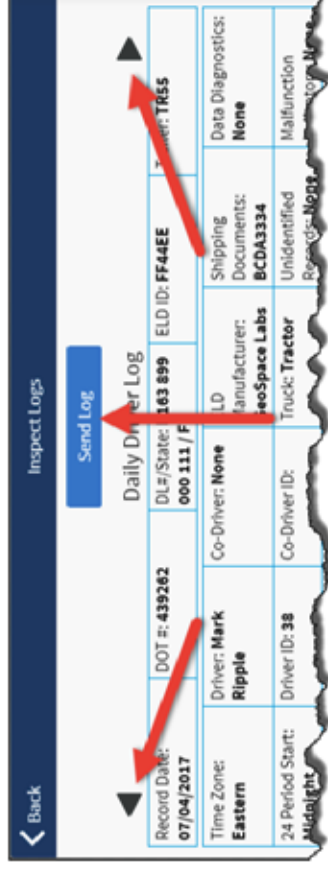

Roadside Inspector Instruction Card

To inspect the past 7 days of logs scroll to the top and use the triangles to navigate to previous days.
 Tap "Send Log" to email a copy.

Using your finger scroll up and down to view the Recap, Logs details, Inspections, Fuel Log, etc.

On Duty Recap						
06/14	06/15	06/16	06/17	06/18	06/19	06/20
0	0	3	2.5	2	12.25	1
Total Before Today: 20.75		Available Today: 49.25				

Duty Log	Location	Odometer	Event Type	Origin
00:00 AM	Waterloo Southeast, On	113526	Sleeping	Auto
9:34 AM	Waterloo Southeast, On	113526	On Duty	Driver

Inspection Log	Odometer	Time	Location	Defects
Asset Pre-Trip Traller - First Traller	113526	0:00	Waterloo Southeast, On	0

Fuel Log	Odometer	Time	Location
Asset Tractor	113526	23:29	Waterloo Southeast, On