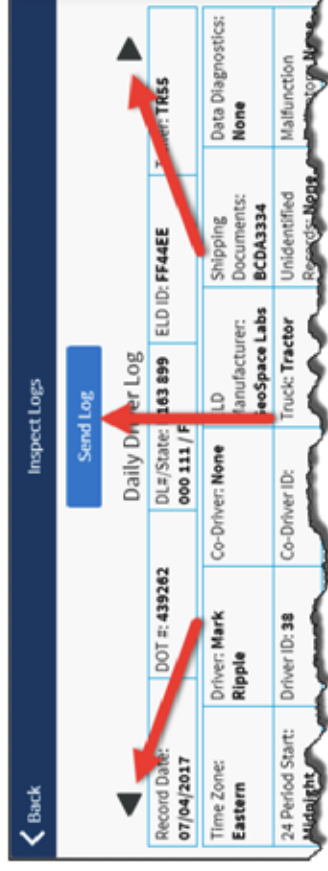

Roadside Inspector Instruction Card

To inspect the past 7 days of logs scroll to the top and use the triangles to navigate to previous days.
 Tap "Send Log" to email a copy.

Using your finger scroll up and down to view the Recap, Logs details, Inspections, Fuel Log, etc.

On Duty Recap						
06/14	06/15	06/16	06/17	06/18	06/19	06/20
0	0	3	2.5	2	12.25	1
Total Before Today: 20.75		Available Today: 49.25				

Duty Log				
Time	Location	Odometer	Event Type	Origin
00:00 AM	Waterloo Southeast, On	113526	Sleeping	Auto
9:34 AM	Waterloo Southeast, On	113526	On Duty	Driver

Inspection Log				
Asset	Odometer	Time	Location	Defects
Pre-Trip Traller - First Traller	113526	0:00	Waterloo Southeast, On	0

Fuel Log			
Asset	Odometer	Time	Location
Tractor	113526	23:29	Waterloo Southeast, On